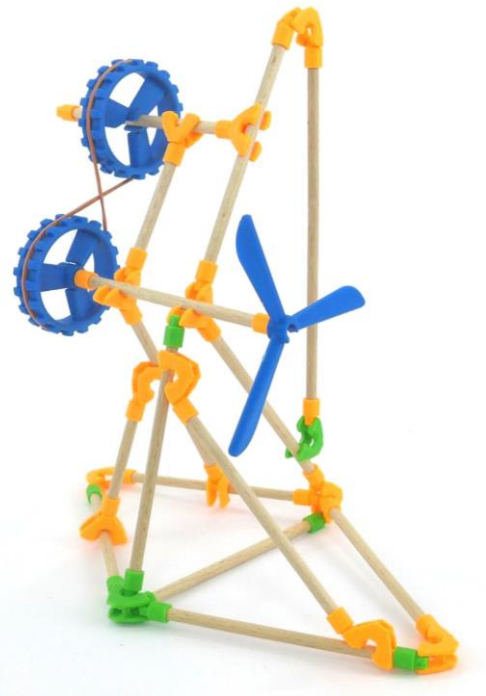

Innovative and inspiring construction set

The heart of innovation :
Only 1 smart connector

More than 10 mobile and fixe assembly possibilities...

Clever and eco-friendly designed

two years of R&D to achieve these multiple functions in this unique part which also allows to be produced with plant-based materials

Mobile possibilities :

the smart connector allows movements of rotation and translation. Add the special wheel wich is also a pulley and make your construction live !

Cost-reduced

Fun & inspiring

Adapted to bio-based plastic