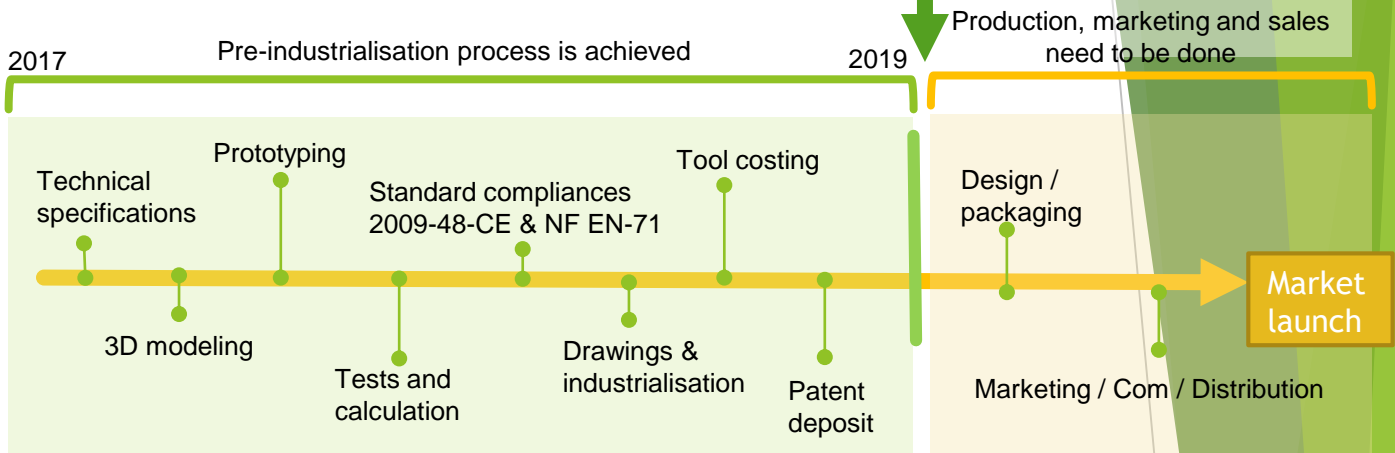

Milestones and next steps