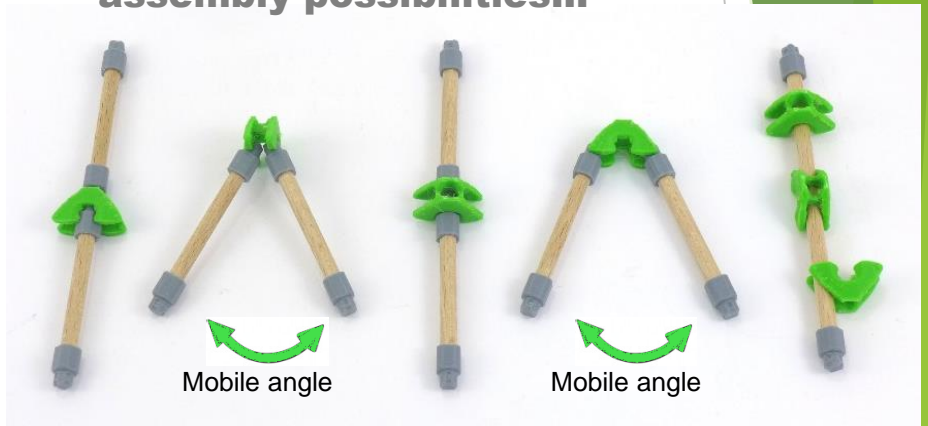

Innovative and inspiring construction set

The heart of innovation :
Only 1 smart connector

More than 10 mobile and fixe assembly possibilities...

Clever and eco-friendly designed

two years of R&D to achieve these multiple functions in this unique part which also allows to be produced with plant-based materials

Mobile possibilities :

the smart connector allows movements of rotation and translation. Add the special wheel wich is also a pulley and make your construction live !

Cost-reduced

Fun & inspiring

Adapted to bio-based plastic